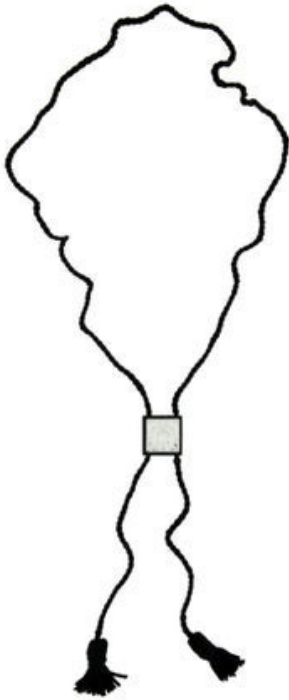

VALUATION REPORT

LALIQUE ARÉTHUSE MASQUE DE FEMME PENDANT NECKLACE

Date of purchase: 06/23/2026

- Silk Cord & Crystal
- Includes Generic Pouch

Marks: Designer Signature

Signature: Lalique

Total Item Weight (g): 6.1

Non-Gem Materials: Crystal, Silk Cord

Serial Number:

Collateral: Generic Pouch

Note: This item has been appraised and inspected by our Jewelry Specialists

Length: 30"

Ornament-Length: .75"

Ornament Width: .75"

Estimated Retail: \$495.00

Condition: Excellent

Measurements:

Designer: Lalique

Item # WLQ38184

Valuations Reports and Descriptions of Property

The knowledge of The RealReal in relation to each such item is partially dependent on information provided to us by the Consignor, and The RealReal is not able to and does not carry out exhaustive due diligence on each item. We shall exercise reasonable care when making express statements in descriptions or condition reports as is consistent with our role as vendor and in light of (i) the information provided to us by the Consignor, (ii) scholarship and technical knowledge and (iii) the generally accepted opinions of relevant experts, in each case at the time any such express statement is made.